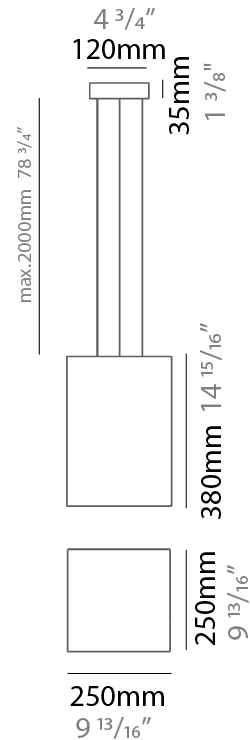

PROJECT _____
TYPE _____
SPECIFIER _____
QUANTITY _____
DATE _____

BASS SUSPENSION

D111119- _____ - _____
base number   Finish   Finish
                         Options   Options

1. To build a product code in our configurator select the specify button on the base model # product page
2. To build a manual product code on this datasheet choose from the options listed below in blue font and add the suffix to the base model #

GENERAL

Series: Bass
Brand: Ole
Division: Design
Mounting Type: Suspension
Mounting Location: Ceiling
Subcategory: Pendant

PHYSICAL

Shape: Rectangle
Length (mm): 250
Length (in): 9 ¹³/₁₆
Width (mm): 250
Width (in): 9 ¹³/₁₆
Height (mm): 380
Height (in): 14 ¹⁵/₁₆
Max. Overall Height (mm): 2380
Max. Overall Height (in): 93 ¹¹/₁₆
Light Distribution: Direct / Indirect
Weight (kg): 3.5
Weight (lbs): 7.72
Fixture Finish: BEI / BLK / BLU / COG / DGN / GRY / MRN / MOC / MUS / OLV / SIL / STN / TER / WHI
Holder Finish: MWH / MBK
Fixture Material: Fabric Cord / Metal
Cable Details: 2000mm Cable
Upon Request: Other fabric cord colors available upon request (see downloadable finish chart)

ELECTRICAL

Number of Lamps: 1
Lamp Type: LED Retrofit
Lamp Shape: A19
Bulb Included: Bulb Not Included
Max. Wattage Per Lamp (W): 15
Lamp Base: E26
Input Voltage (V): 120
Upon Request: 277Vac / GU24

LED

OPTICAL

RATINGS AND CERTIFICATIONS

Certified By: Certified for North American Standards
IP rating: IP20