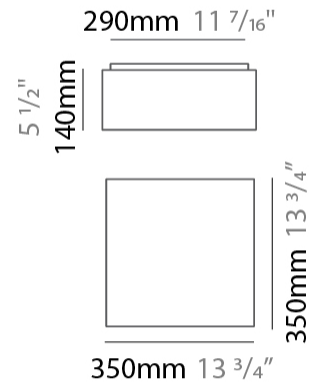

PROJECT
TYPE
SPECIFIER
QUANTITY
DATE

BASS SURFACE

D112046-

base number   Finish
Options

1. To build a product code in our configurator select the specify button on the base model # product page
2. To build a manual product code on this datasheet choose from the options listed below in blue font and add the suffix to the base model #

GENERAL

Series: Bass
Brand: Ole
Division: Design
Mounting Type: Surface
Mounting Location: Ceiling
Subcategory: Ambient

PHYSICAL

Shape: Square
Length (mm): 350
Length (in): 13 3/4
Width (mm): 350
Width (in): 13 3/4
Height (mm): 140
Height (in): 5 1/2
Light Distribution: Direct / Indirect
Weight (kg): 2.4
Weight (lbs): 5.29
Diffuser: PMMA - Opal
Fixture Finish: BEI / BLK / BLU / COG / DGN / GRY / MRN / MOC / MUS /
OLV / SIL / STN / TER / WHI
Fixture Material: Fabric Cord / Metal
Cable Details: 2000mm Cable
Upon Request: Other fabric cord colors available upon request (see
downloadable finish chart)

ELECTRICAL

Number of Lamps: 2
Lamp Type: LED Retrofit
Lamp Shape: A19
Bulb Included: Bulb Not Included
Max. Wattage Per Lamp (W): 15
Lamp Base: E26
Input Voltage (V): 120
Upon Request: 277Vac / GU24

LED

OPTICAL

RATINGS AND CERTIFICATIONS

Certified By: Certified for North American Standards
IP rating: IP20